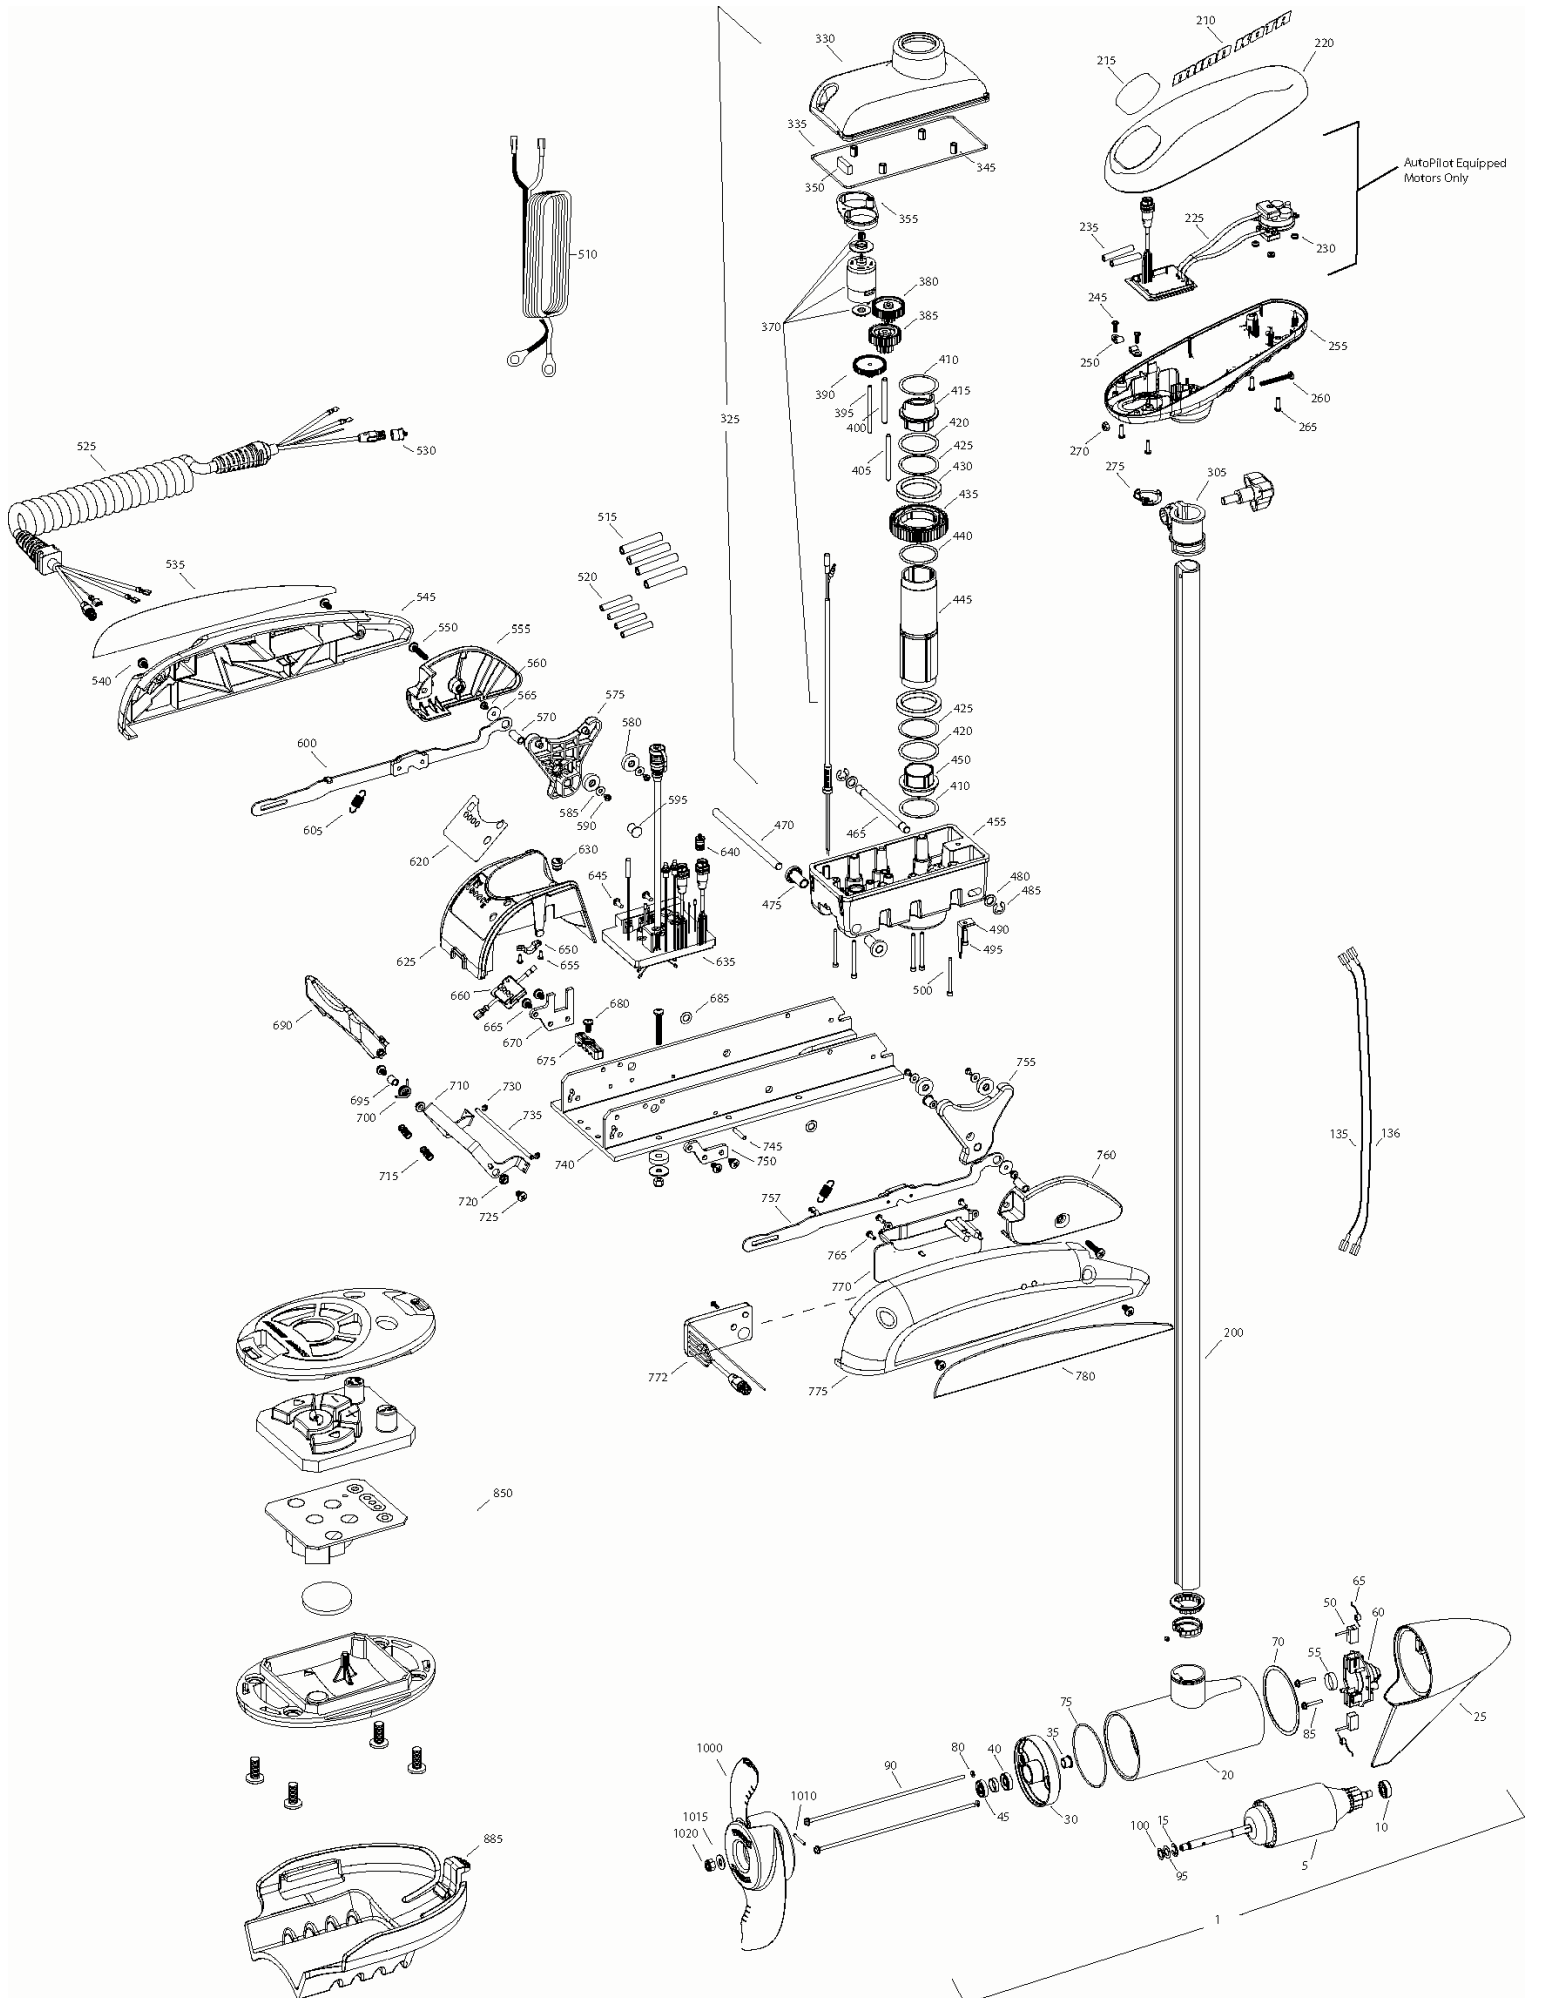

Riptide 55 ST
55 LBS THRUST
12 VOLT 50 AMP
48" SHAFT

for use with "AI" serial numbers
3-year warranty from the date of purchase

Item	P/N	Description	Qty	Item	P/N	Description	Qty	Item	P/N	Description	Qty
1	2779030	12V Motor 48" SW	1	390	2302245	Gear, cluster 1st stage	1	680	2323405	Screw, 1/4-20 x .5	1
5	2-100-145	Armature assembly	1	395	2302610	Shaft, gear 1st stage	1	685	2333100	Speed nut, .375	2
10	140-010	Bearing	1	400	2302620	Shaft, gear 3rd stage	1	690	2320216	Handle, release cover	1
15	788-015	Retaining ring	1	405	2302615	Shaft, gear 2nd stage	1	695	2301700	Bushing,	1
20		Included in #200 assembly		410	2321704	Washer, thrust	2	700	2322701	Spring, release handle	1
25	421-350	Brush end housing assembly STD	1	415	2321515	Liner, output tube	1	710	2320401	Handle, release SW	1
30	2-400-337	Plain end housing assembly	1	420	2324608	O-ring, 224	2	715	2322712	Spring, release handle	2
35	144-049	Flange bearing	1	425	2321720	Shim, O-ring	2	720	2322604	Bushing, handle	2
40	880-003	Seal	1	430	2327308	Bearing, ball sealed	2	725	2332104	Screw, 1/4-20 x .625	2
45	880-006	Seal with shield	1	435	2322200	Gear, output	1	730	2323000	E-clip, 3/16, SS	2
50	188-036	Brush	2	440	2324601	O-ring, output gear	1	735	2322607	Pin, follower, handle	1
55	725-050	Paper tube	1	445	2322030	Tube, output machined	1	740	2321902	Base extrusion, machined	1
60	738-036	Brush plate	1	450	2321510	Collar, drive, bottom	1	745	2322912	Spring pin,	2
65	975-040	Brush spring	2	455	2326507	Steering housing, Bottom	1	750	2321951	Bracket, sideplate	1
70	337-036	Gasket	1	460	2320605	Leadwire, Steering	1	755	2323910	Ramp, 3 5/8" right	1
75	701-081	O-ring, motor	1	465	2322601	Pin, latch, SS	1	757	2994201	Arm, release, Right	1
80	701-008	O-ring, thru-bolt	2	470	2322603	Pin, pivot, SS	1	760	2321920	Skid, right	1
85	830-007	Screw, 8-32	2	475	2327310	Bushing, pivot pin	2	765	2301310	Screw, 8-18 x .5	3
90	830-008	Thru-bolt	2	480	2321702	Washer, flat .375	2	770	2370221	Cover, access, SW	1
95	990-067	Washer, steel	2	485	2263011	E-ring .375	2	772	2374090	Copilot Reciever Board	1
100	990-070	Washer, nylatron	2	490	2322702	Spring, latch pin	2	775	2321911	Sideplate, right, SW	1
135	640-009	Leadwire, black	1	495	2323410	Screw, 8-32 x .75	1	780	2325642	Decal, sideplate, right	1
136	640-108	Leadwire, red	1	500	2323408	Screw, 8-32 x 2	7				
200	2779305	Tube, composite 54" SW	1	510	2090651	Leawire, 10 ga	1	850	2994095	Remote assembly	1
205		Included in #200 assembly		525	2991273	Coil cord	1	851		Case, cover, transmitter	1
210	2325666	Decal, cover	2	530	2320202	Cap, dust, coil cord, non-AP only	1	860		Keypad, transmitter	1
215	2325685	Decal, ctrl box 55 RT	1	535	2325643	Decal, sideplate, left	1	865		Transmitter board	1
	2325682	Decal, ctrl box 55 RT Autopilot	1	540	2323405	Screw, 1/4-20	4	870		Battery, transmitter	1
220	2320201	Cover, ctrl box	1	545	2321916	Sideplate, left	1	875		Case, bottom, transmitter	1
225	2324030	Ctrl board, compass, Autpilot only	1	550	2263427	Screw, 1/4-20 x 1.25 SS	2	880		Screw, 4-24	4
230	2302960	Grommet, compass, Autopilot only	3	555	2321925	Skid, left	1	885	2371990	Mount, co-Pilot	1
235	2065400	Wire insulator	2	560	2323422	Screw, 10-24 x .375	2				
245	2372100	Screw, 8-18 x .625	3	565	2321700	Washer, #10 SS	2	■	1378131	Propeller kit WW2	1
250	2052510	Cable clamp	3	570	2327306	Bushing, pivot	2	■	2994875	Propeller bag assy	
255	2322501	Ctrl box	1	575	2323915	Ramp, 3 5/8" left	1	1000	2091160	Propeller WW2	1
260	2332102	Screw, 10-24	1	580	2325117	Pad, rubber rest	4	1010	2262600	Drive pin, small	1
265	2372100	Screw, 8-18 x .625	4	585	2321706	Washer, #8	4	1015	2151726	Washer, prop, small	1
270	2333101	Nut, 10-24	1	590	2323412	Screw, 8-18 x .25	4	1020	2198400	Anode	1
275	2224702	Plug, ctrl box	1	595	2324706	Insert, ramp	2				
305	2771500	Depth collar	1	600	2994203	Arm, release, left	1	■	2994864	Mounting hardware bag assy	
315		Included in #305 assembly		605	2322710	Spring, extension	2				
320		Included in #305 assembly		■	2770251	Cover, speed control with decal	1				
325	2997051	Steering housing	1	620	2325651	Decal, speed control	1				
330	2326502	Steering housing top	1	625	2320211	Cover, speed control	1				
335	2324604	O-ring, case seal	1	630	2322901	Strain relief	1				
345	2302605	Roll pin 5/16	1	635	2324011	Control board, 12v	1				
350	2308601	Breather, filter	1	640	2320203	Cap, dust, control board	1				
355	2328610	Cradle, motor	1	645	2323406	Screw, 10-24 x	2				
360	2302240	Pinion gear	1	650	2321315	Holder, connector	1				
365	2300265	Cap, motor, plastic	1	655	2332103	Screw, 6-20 x .375	2				
370	2777055	Motor, steering, 12V	1	660	2074080	Battery meter, 12v	1				
				665	2323402	Screw, 1/4-20 x .375	4				
380	2302255	Gear, cluster 3rd stage	1	670	2321941	Bracket, strain relief	1				
385	2302250	Gear, cluster 2nd stage	1	675	2321310	Strain relief, wire	1				